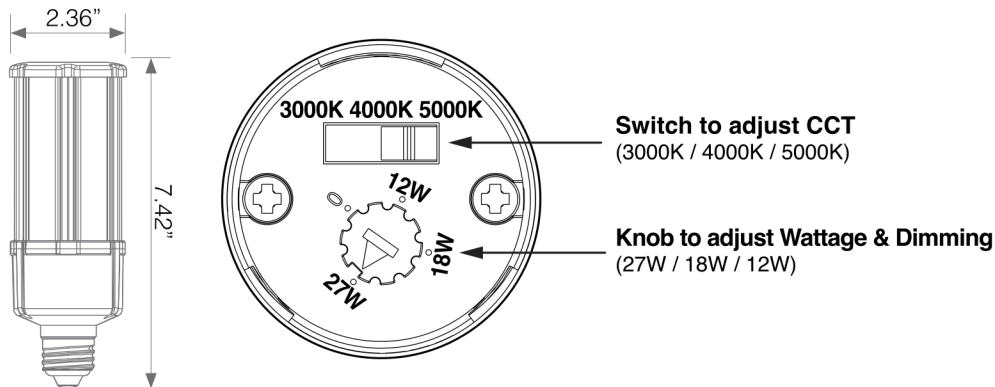

Product Dimensions